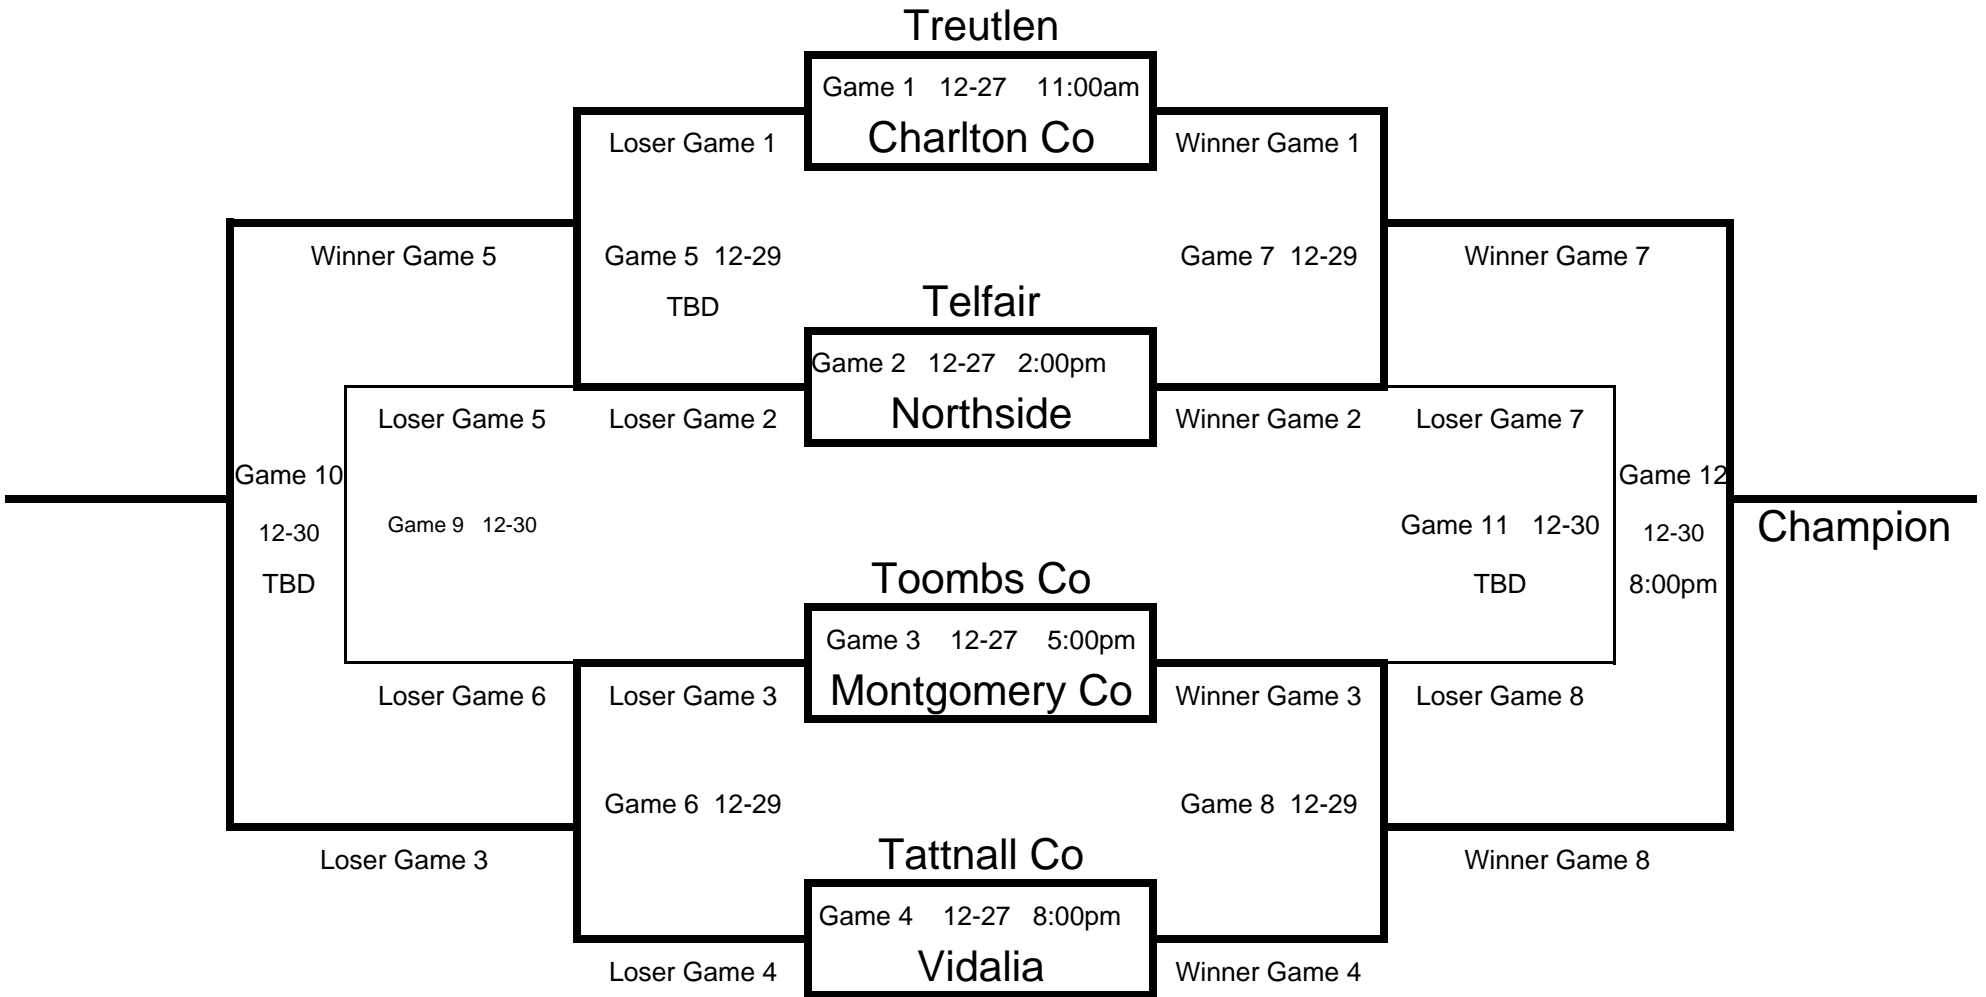

Brewton Parker College 2008 High School Boys Christmas Classic

Bottom Bracket - Home Team
Wears White

All Times Subject To Change