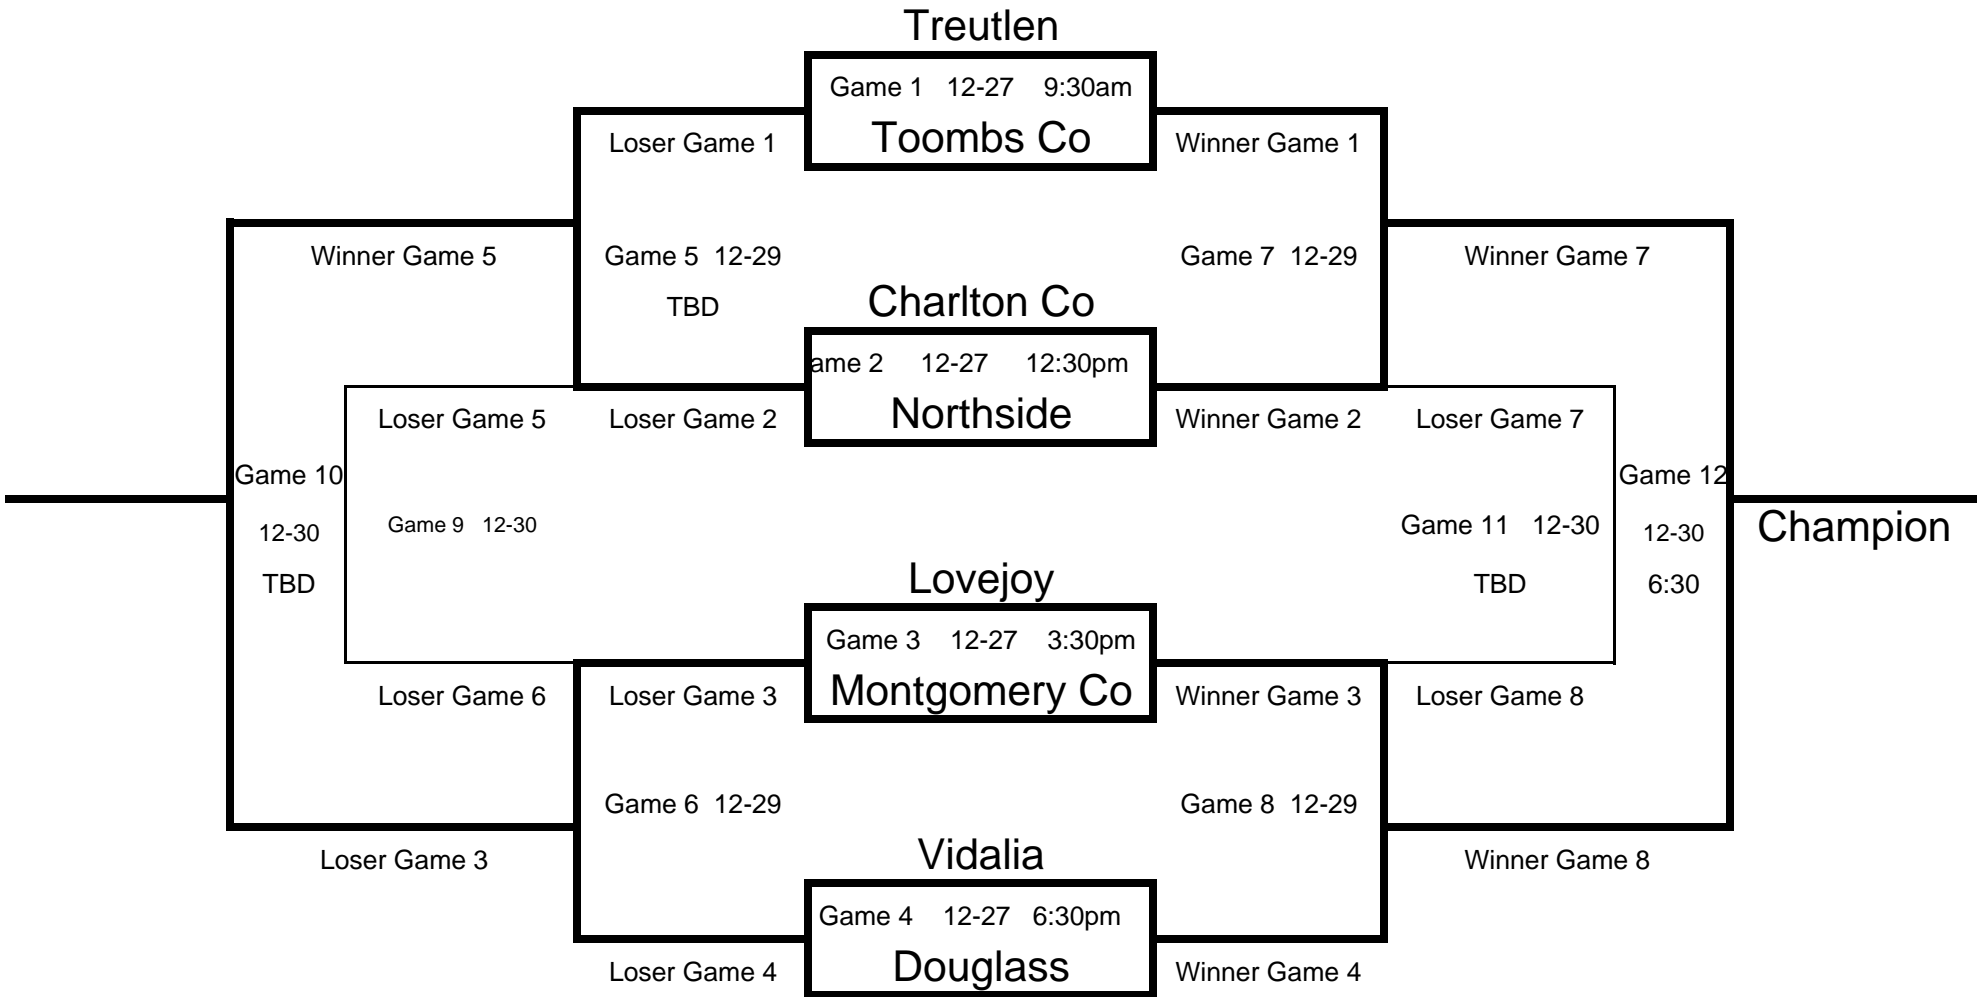

Brewton Parker College 2008 High School Girls Christmas Classic

Bottom Bracket Home Team
Wears White

All Times Subject To Change